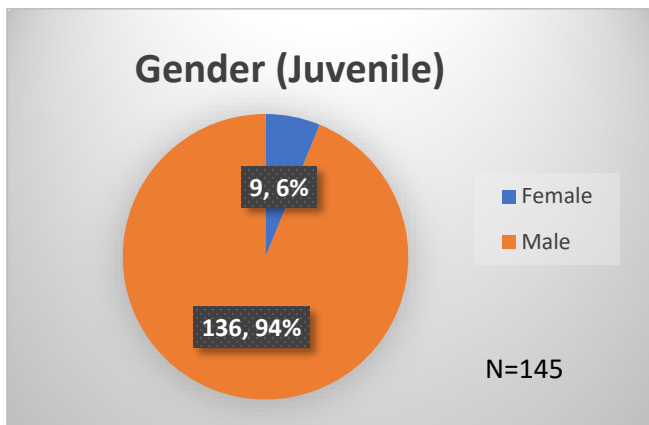

**Daily Data Dashboard – December 13, 2023**  
**Demographics for JTDC Population**  
**Wednesday Morning Midnight Count**

Total # of probation Involved youth<sup>1</sup>: 1,340

<sup>1</sup> Probation Active: Any youth who is pending sentencing with an active social history, has been formally placed on probation or supervision with Cook County Juvenile Probation on the date of the report.