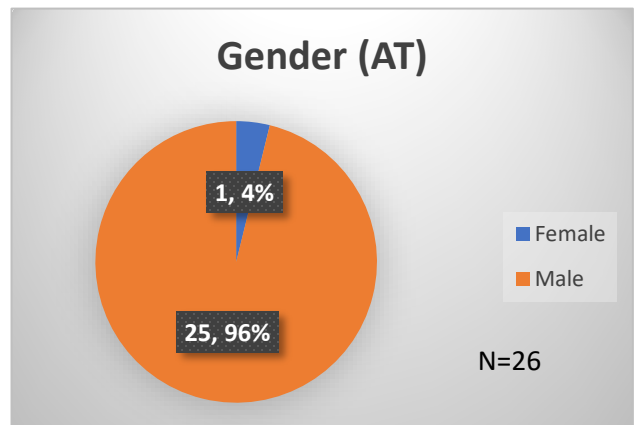

**Daily Data Dashboard – December 13, 2023**  
**Demographics for JTDC Population**  
**Wednesday Morning Midnight Count**

Total # of probation Involved youth<sup>1</sup>: 1,340

<sup>1</sup> Probation Active: Any youth who is pending sentencing with an active social history, has been formally placed on probation or supervision with Cook County Juvenile Probation on the date of the report.

**Daily Data Dashboard – December 13, 2023**  
**Demographics for JTDC Population**  
**Wednesday Morning Midnight Count**