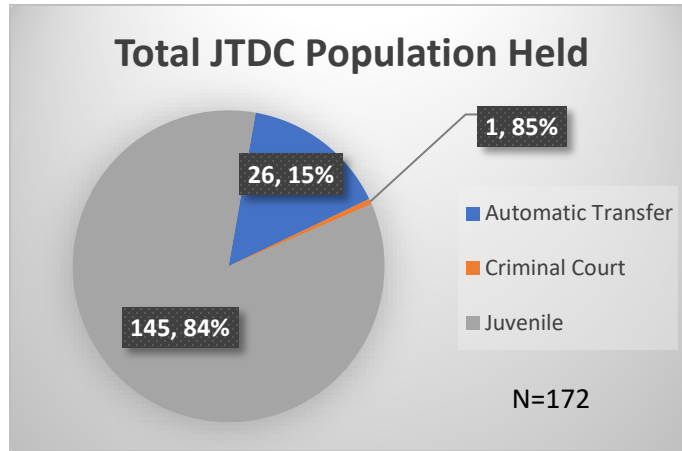

**Daily Data Dashboard – December 13, 2023**  
**Demographics for JTDC Population**  
**Wednesday Morning Midnight Count**

Total # of probation Involved youth<sup>1</sup>: 1,340

<sup>1</sup> Probation Active: Any youth who is pending sentencing with an active social history, has been formally placed on probation or supervision with Cook County Juvenile Probation on the date of the report.

**Daily Data Dashboard – December 13, 2023**  
**Demographics for JTDC Population**  
**Wednesday Morning Midnight Count**