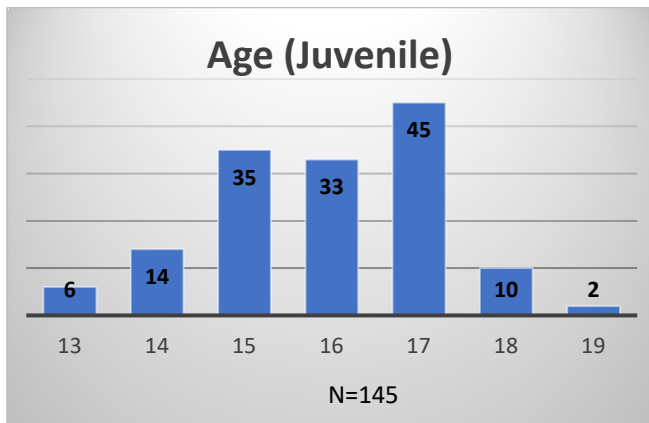

**Daily Data Dashboard – December 13, 2023**  
**Demographics for JTDC Population**  
**Wednesday Morning Midnight Count**

Total # of probation Involved youth<sup>1</sup>: 1,340

<sup>1</sup> Probation Active: Any youth who is pending sentencing with an active social history, has been formally placed on probation or supervision with Cook County Juvenile Probation on the date of the report.

**Daily Data Dashboard – December 13, 2023**  
**Demographics for JTDC Population**  
**Wednesday Morning Midnight Count**