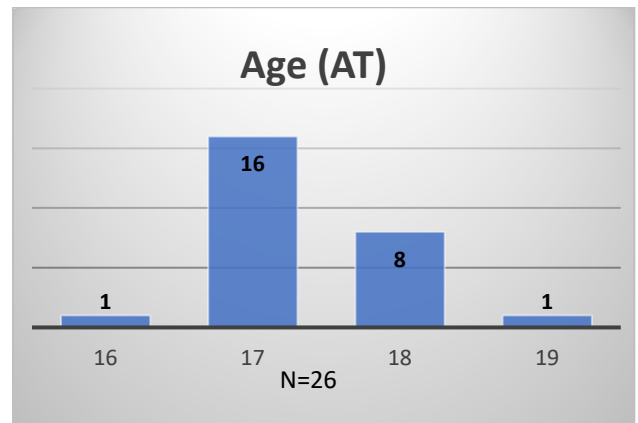

**Daily Data Dashboard – December 13, 2023**  
**Demographics for JTDC Population**  
**Wednesday Morning Midnight Count**

Total # of probation Involved youth<sup>1</sup>: 1,340

<sup>1</sup> Probation Active: Any youth who is pending sentencing with an active social history, has been formally placed on probation or supervision with Cook County Juvenile Probation on the date of the report.

**Daily Data Dashboard – December 13, 2023**  
**Demographics for JTDC Population**  
**Wednesday Morning Midnight Count**